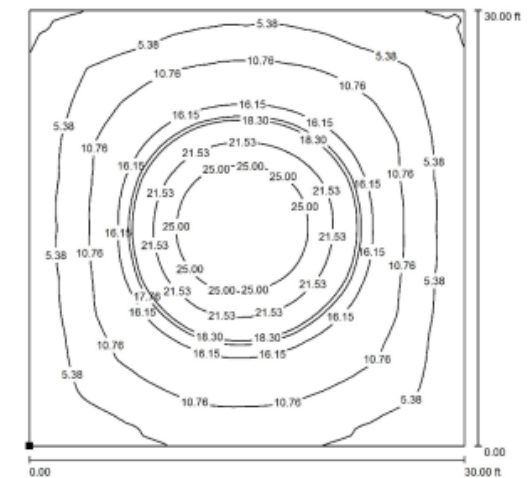

Wide lens for open area

Other Products from Assurance Emergency

- LED Emergency Drivers (4W to 30W)
- Emergency Lighting Inverters from 27W to 1150W
- UL924 Relays
- Fluorescent Emergency Ballast

Tech Support: 877-774-4775
AssuranceLighting.com