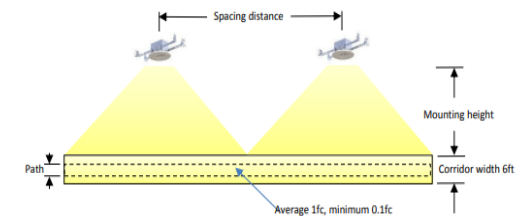

### The “Rebel”

Recessed Emergency Light

Two Lens are provided for EM unit spacing of either up to 80’ path of egress or open office space ( 30’ x 30’) and meet life safety code compliance.

## Why use the Assurance EM REB950?

- Simple solution—2 wire connection.
- Clean Look—Ceiling mounting
- High Light Output- 950 lumens
- Covers a large area—30’x30’ open space or up to 80 ‘ hallway– corridor spacing
- 2 changeable lens for path or open room space
- Low Cost—Easy Installation
- Self Diagnostic ( monthly and Annual Testing)
- UL Listed - 90 minutes run Time
- CEC Title 20

The Assurance Emergency Lighting High Light Output ceiling mount REB950 self diagnostic emergency lighting unit is an excellent choice for long corridors or open spaces. The round white faced REB950 provide 950 lumens of illumination for 90 minutes in the event of a power failure. The high power output allows for up to 80’ spacing for corridor lighting or 30’ by 30’ spacing for open rooms to meet emergency lighting code requirements. The REB950 comes with an installed standard corridor lens and a field installable wide space lens for open spaces. Self Diagnostics is standard.